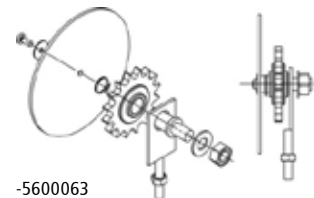

-5600063

Spocket mounting kit, complete

Complete kit for mounting spocket incl. circlip, protective plate, 5600065, washer and nut. Each lift unit uses four spocket mounting kits.

-5600064